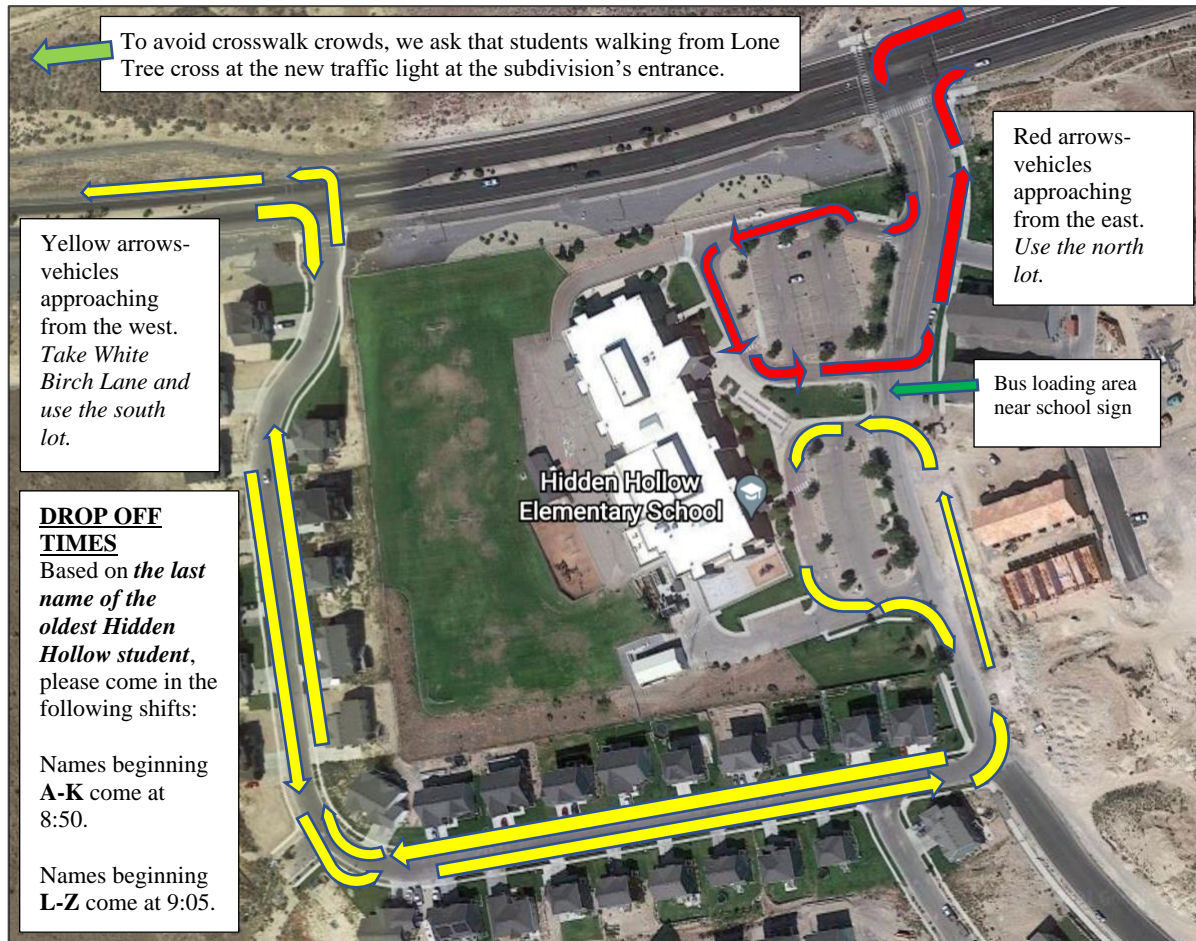

Hidden Hollow Elementary School Arrival Plan 2021 – 2022

Since all students arrive at the same time this year, we need the cooperation of everyone to make this year run smoothly. *To avoid a huge traffic jam, we ask that:*

- Students come either on foot or in a carpool as much as possible. Students will track their miles this year for cool incentives!
- Families use both north and south parking lots in shifts, depending on where your journey starts.